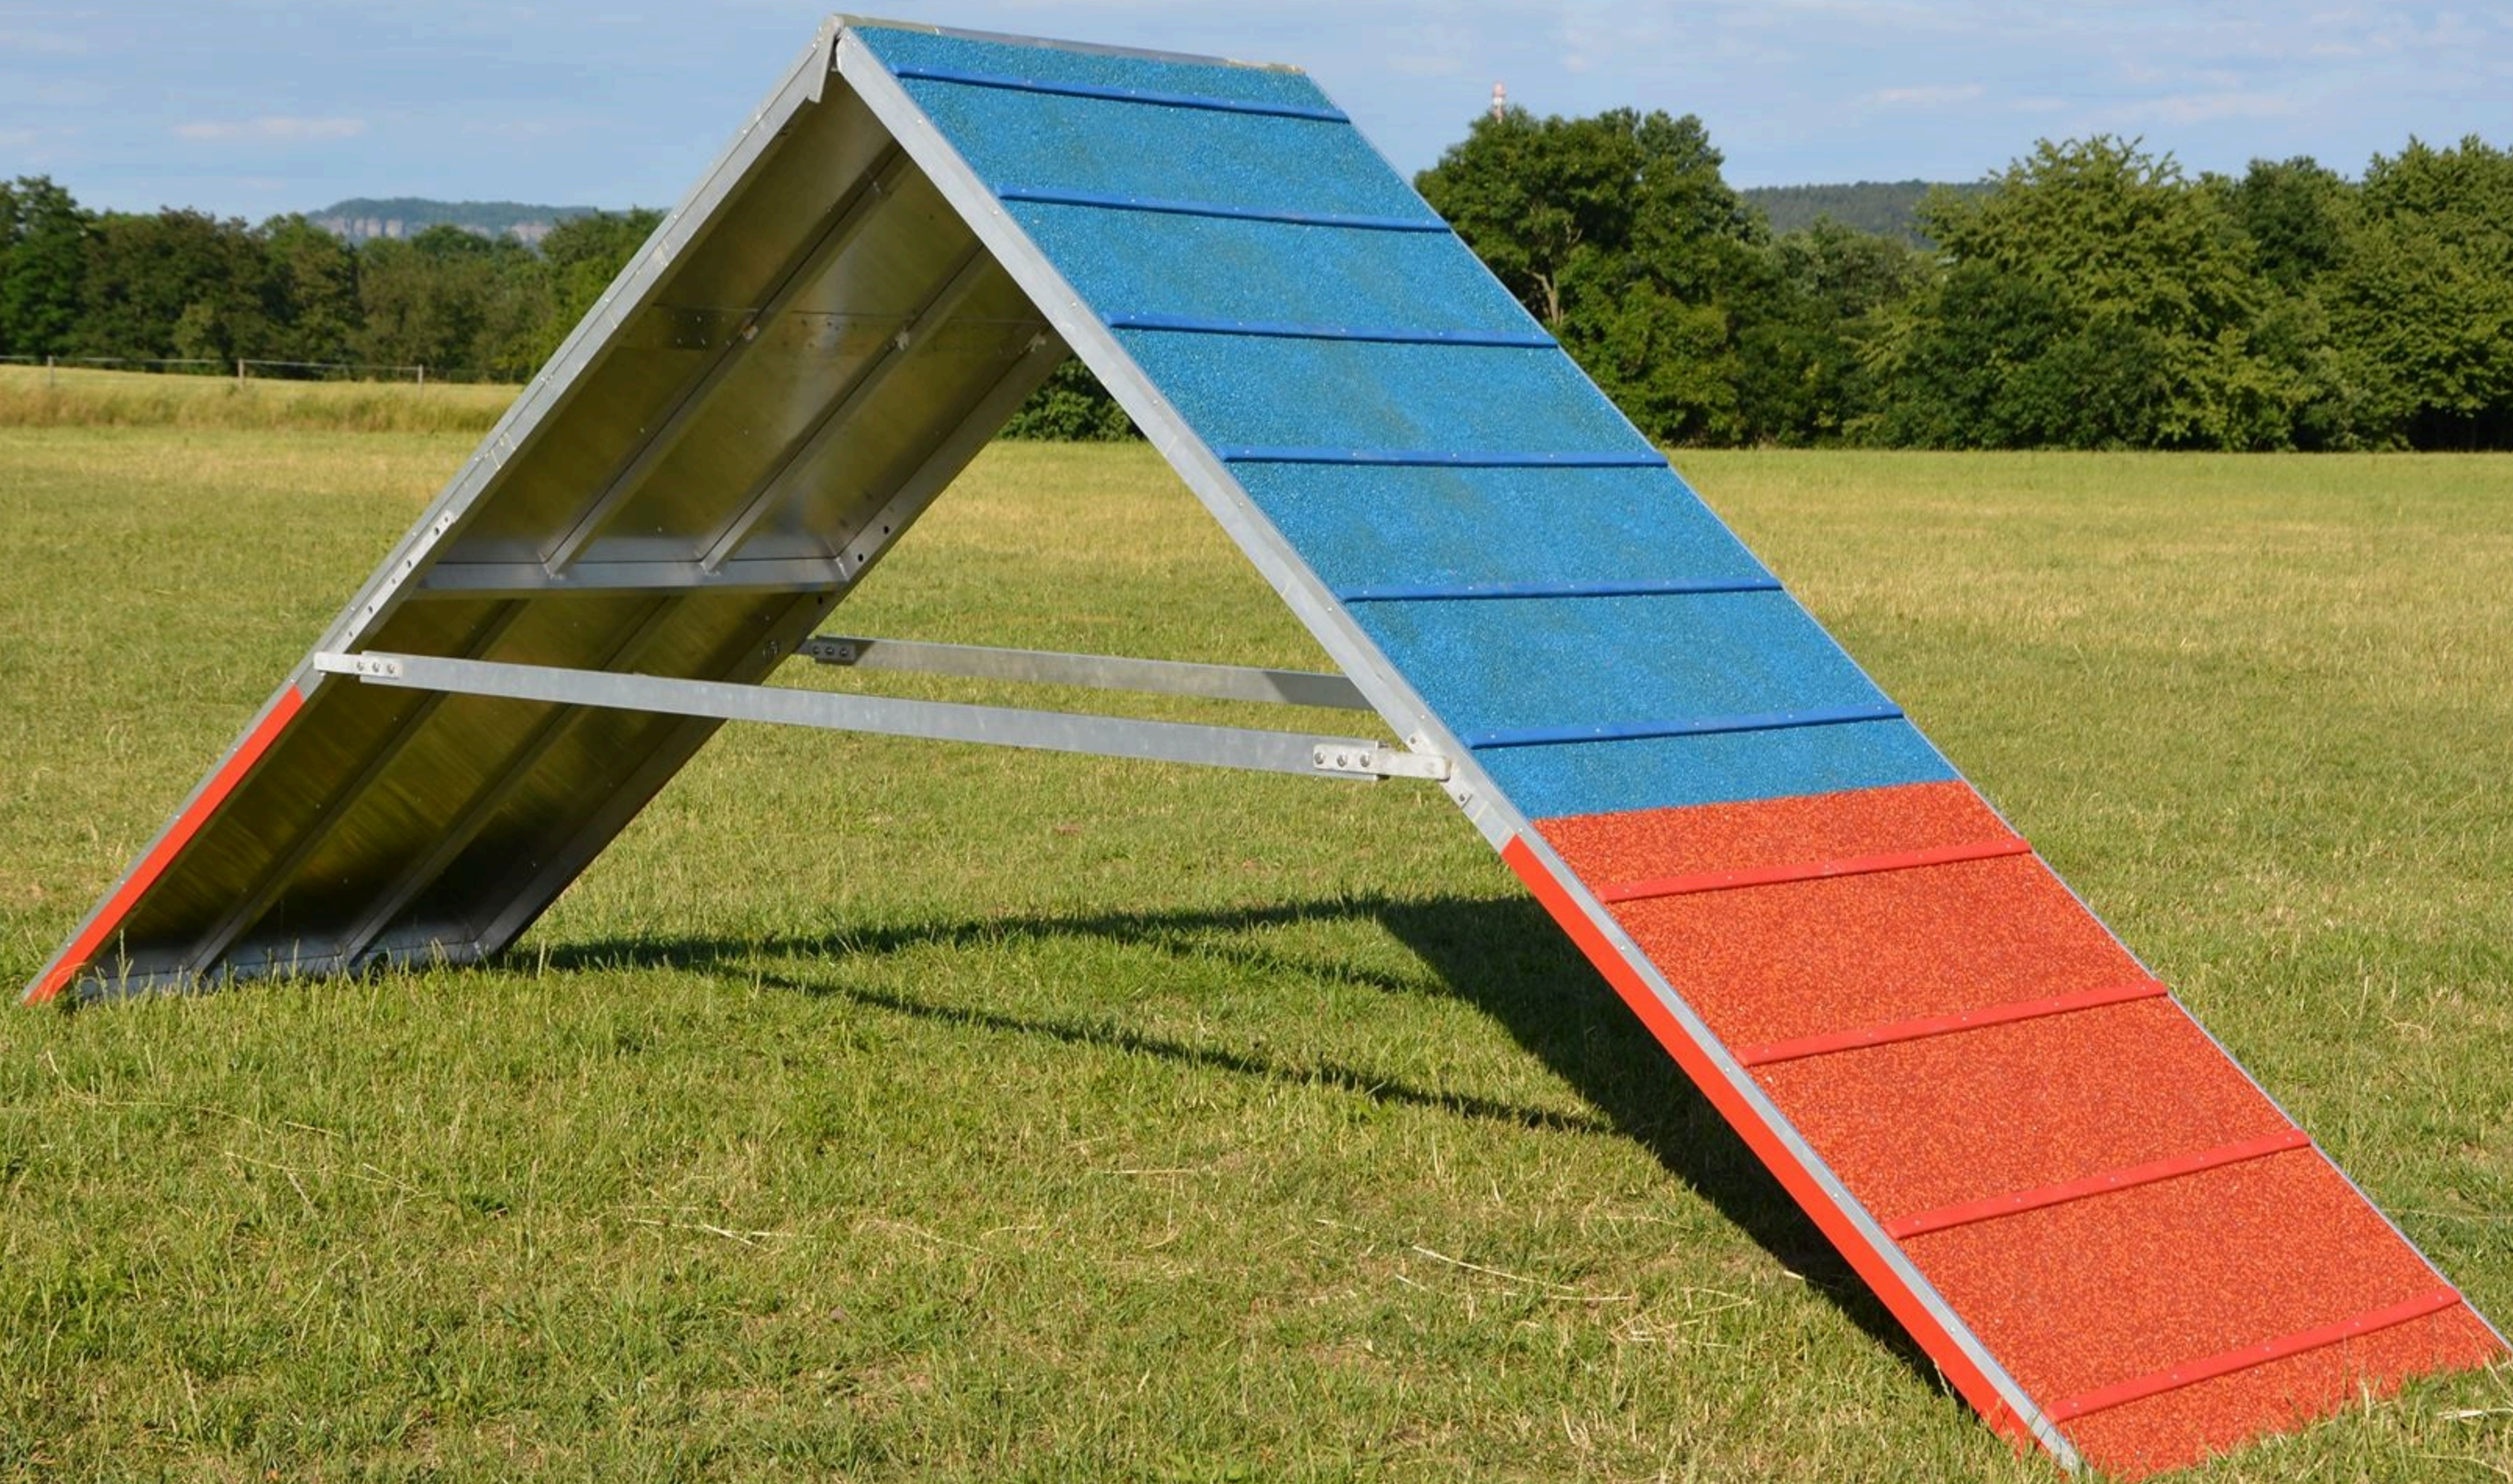

Áčko

Kladina

Slalom

Skok

A blue metal frame stands on a green lawn. In the center of the frame is a large yellow ring. The ring is held in place by four orange ropes that are attached to the corners of the frame. The frame has orange accents on its vertical posts. In the background, there is a hedge and a building. To the right of the frame, the word "Kruh" is written in black text.

Kruh

Hojdačka

Tunel